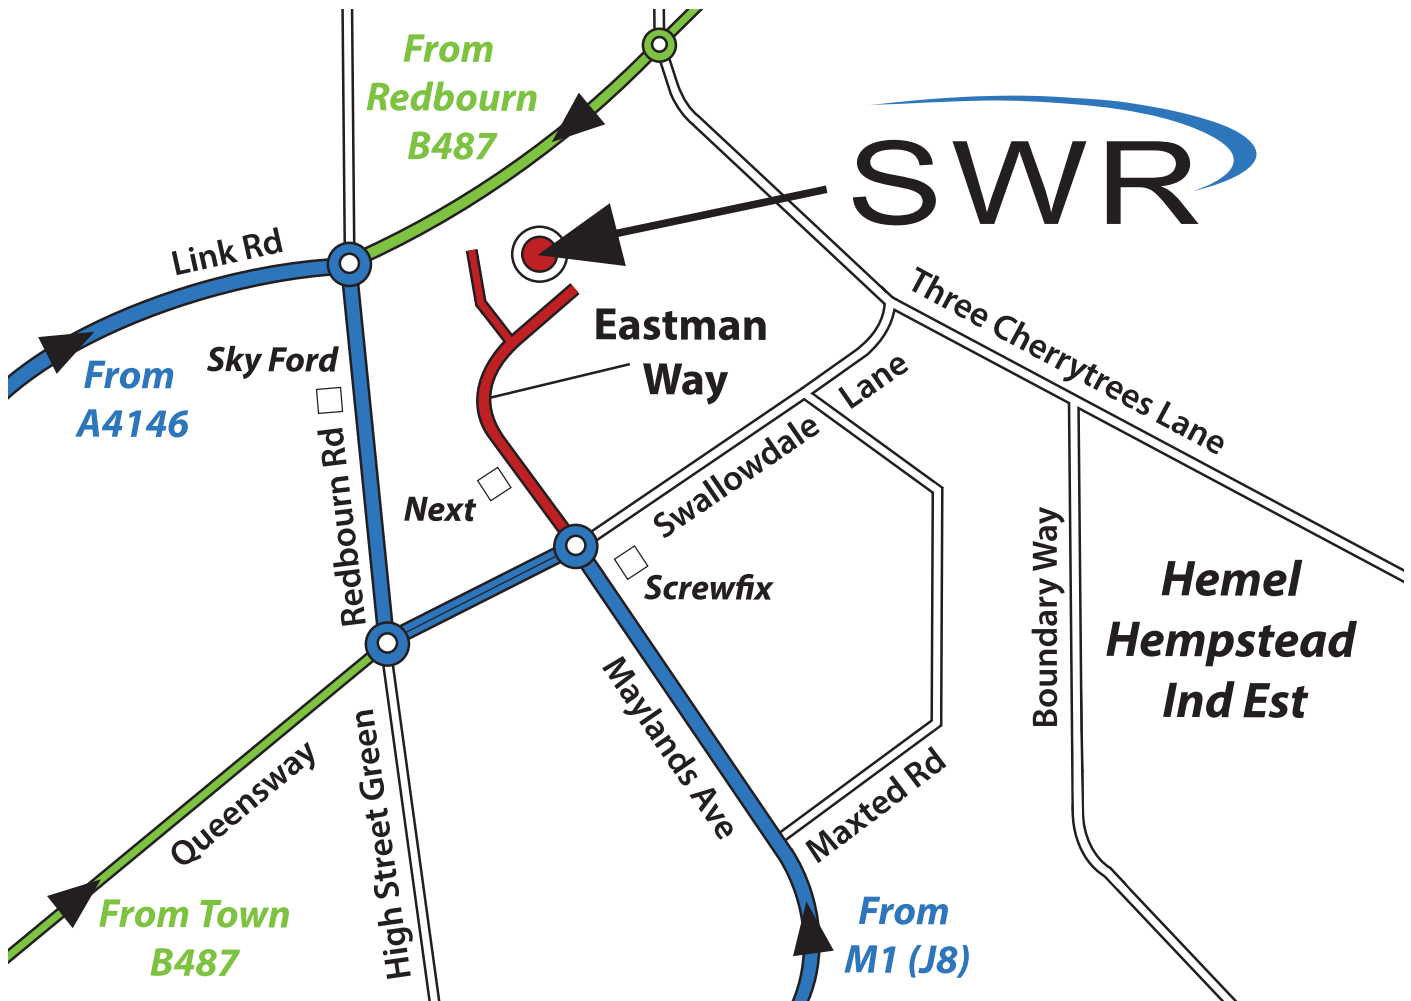

Showroom Directions:

Address:

Units 3 - 4
Eastman Way
Hemel Hempstead
Hertfordshire
HP2 7DU

Opening Times:

Monday - Friday 8:30 - 17:00
Saturday 10:00 - 15:00

Give us a Call:

If you need directions,
please call us on: 01442 219611